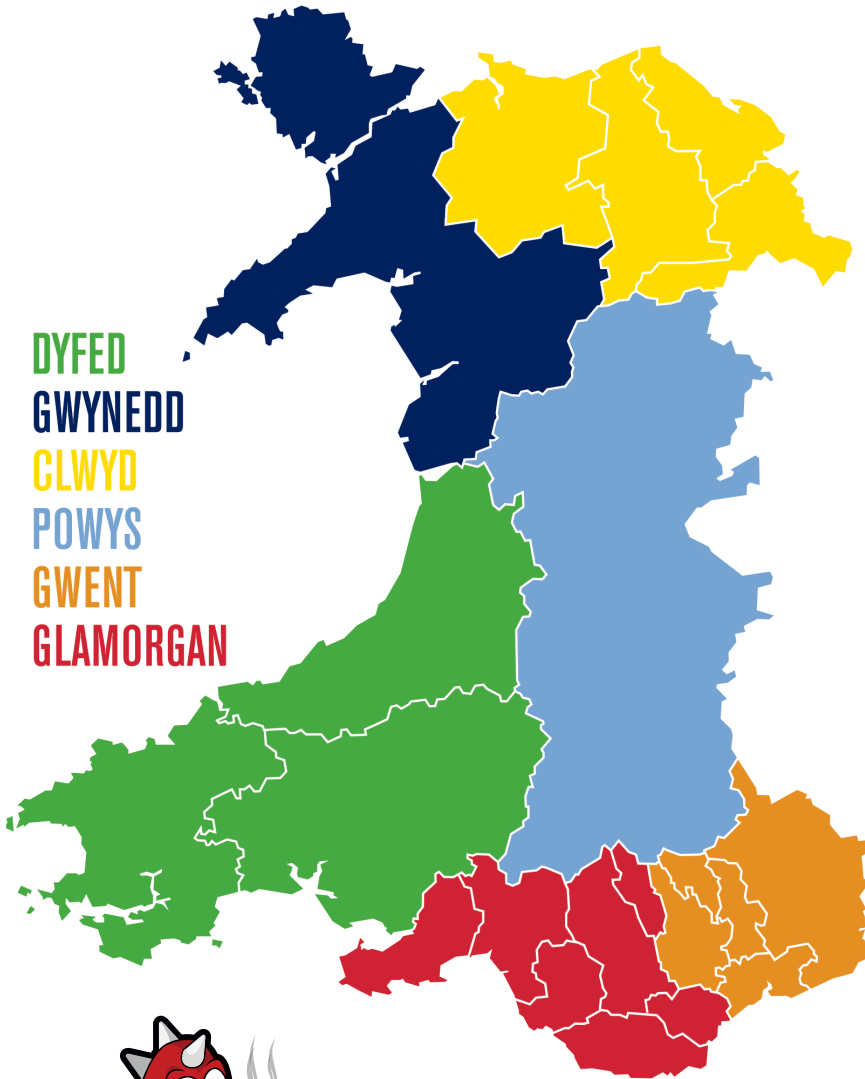

GLAMMY GAMES

GLAMORGAN GEOGRAPHY

GLAMORGAN

COLOUR IN THE BOX TO MATCH THE COLOURS OF WHICH COUNTY THEY ARE FROM...

WALES

CONNOR BROWN
CAERPHILLY

DAVID LLOYD
ST. ASAPH

ROMAN WALKER
WREXHAM

LUKAS CAREY
CARMARTHEN

OWEN MORGAN
SWANSEA

ANDREW SALTER
HAVERFORDWEST

DYFED
GWYNEDD
CLWYD
POWYS
GWENT
GLAMORGAN

YOUR NAME

.....

YOUR AGE

.....

YOUR SCHOOL

.....

DID YOU KNOW?

England have played six IT20 games at Sophia Gardens, and won all six!

02920 419 311
GLAMORGANCRICKET.COM

SHARE YOUR GLAMMY GAMES!
#GOGLAM